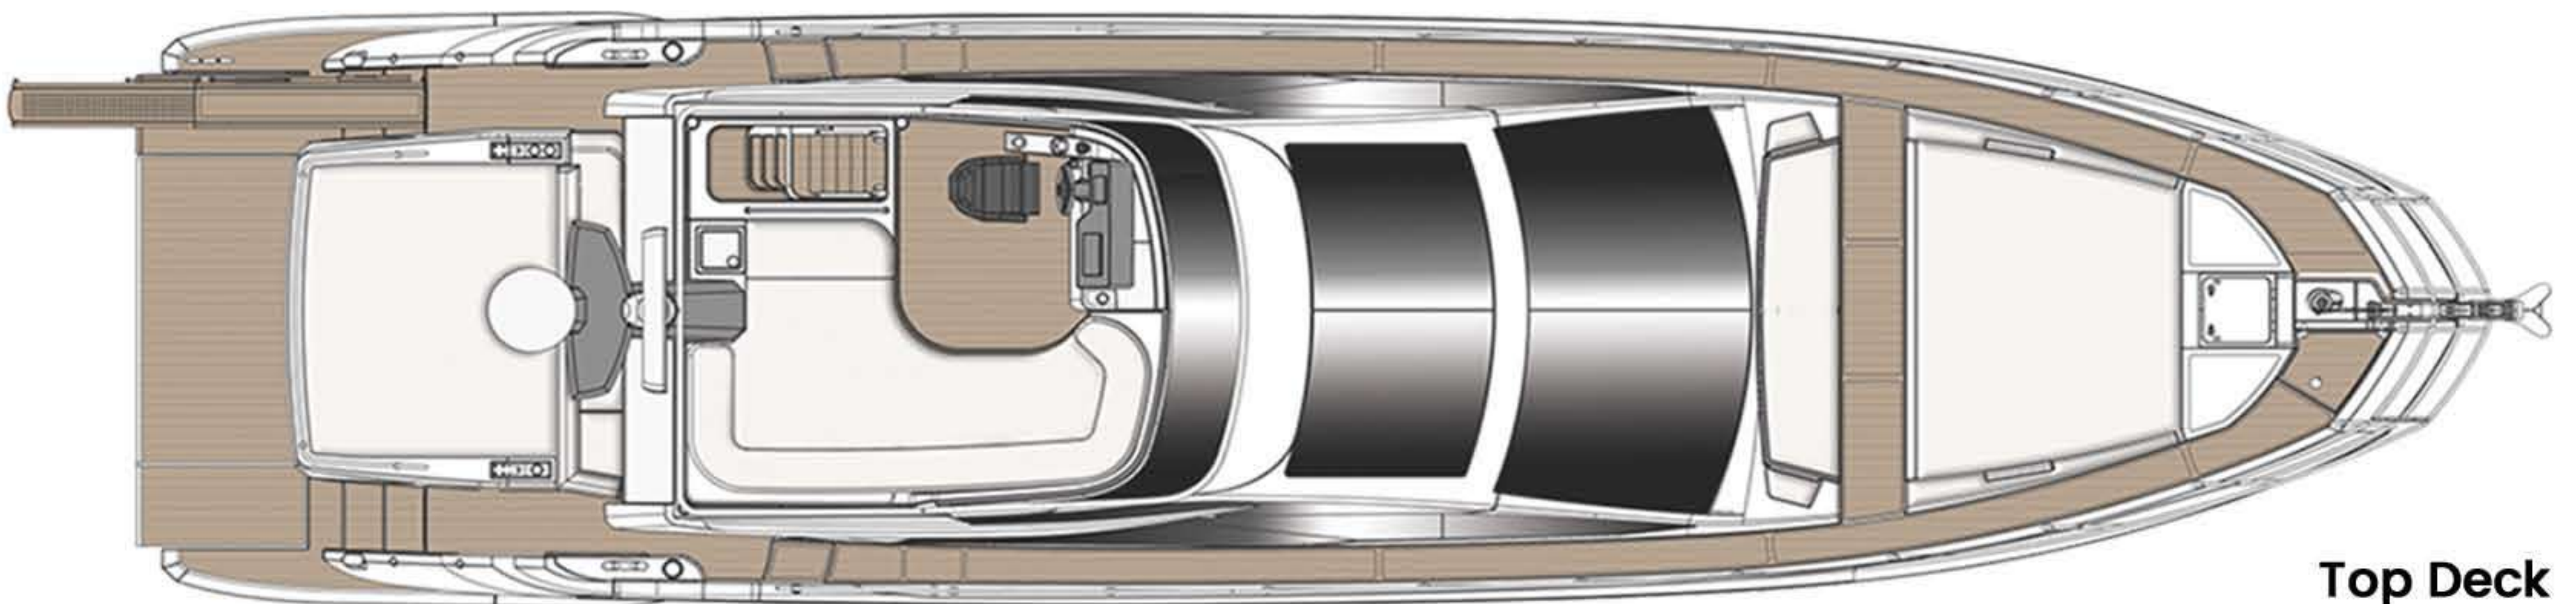

AMF - 59'1" (18m) - Azimut s6 - 2021

Profile

Lower Deck

Main Deck

Top Deck