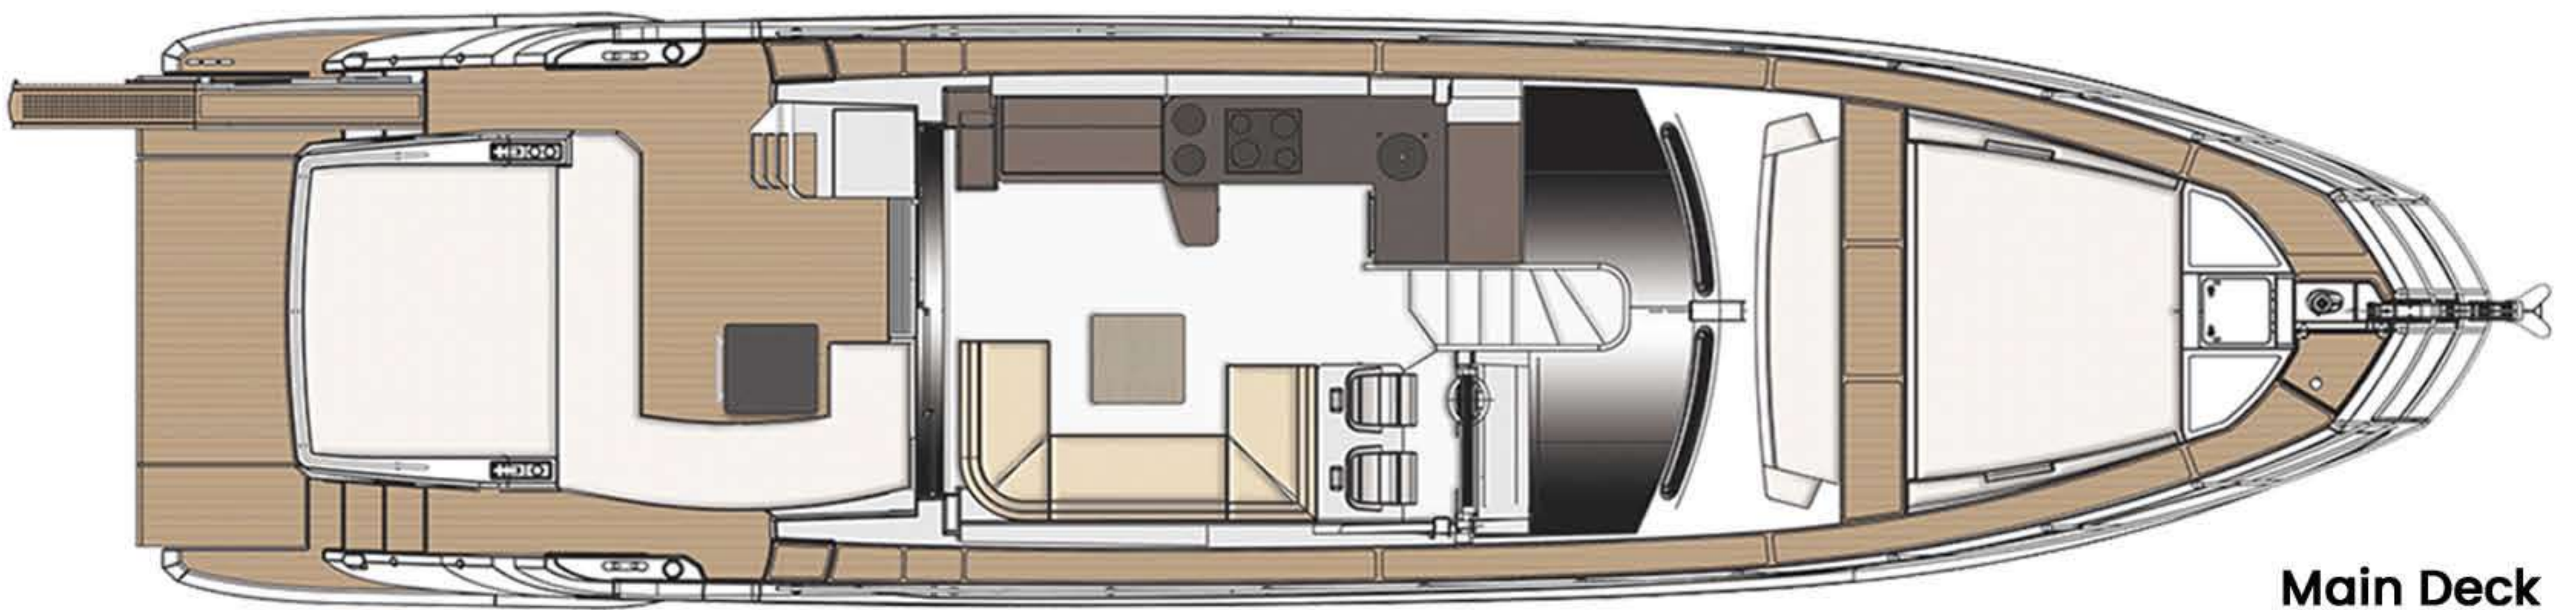

AMF - 59'1" (18m) - Azimut s6 - 2021

Profile

Lower Deck

Main Deck

Top Deck