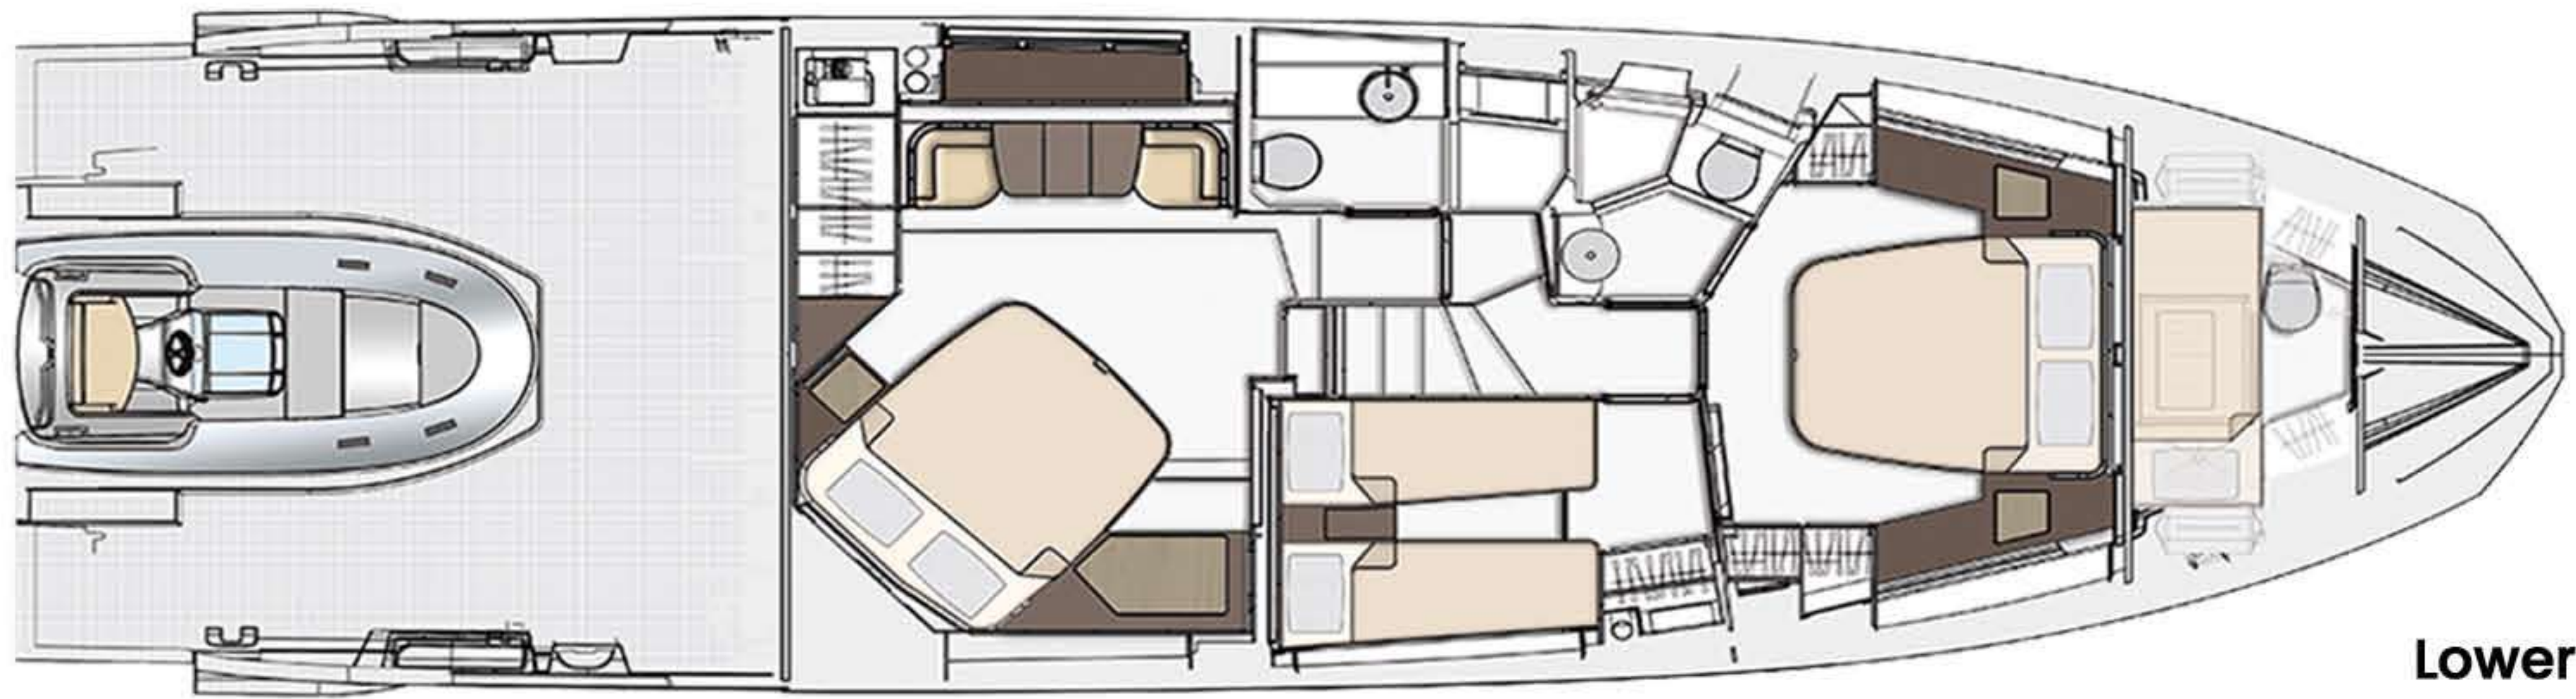

AMF - 59'1" (18m) - Azimut s6 - 2021

Profile

Lower Deck

Main Deck

Top Deck